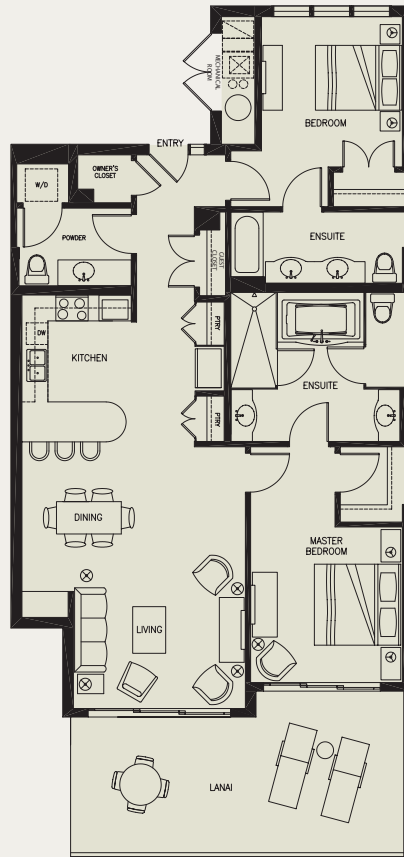

E2 – Two Bedroom

Living Area - 1,320 sq. ft.

Lanai - 301 sq. ft.

Total Area - 1,621 sq. ft.

Building 9

Residences: 103, 104R, 203, 204R, 303, 304R, 403, 404R

Building 9

Level 2-4

Level 1